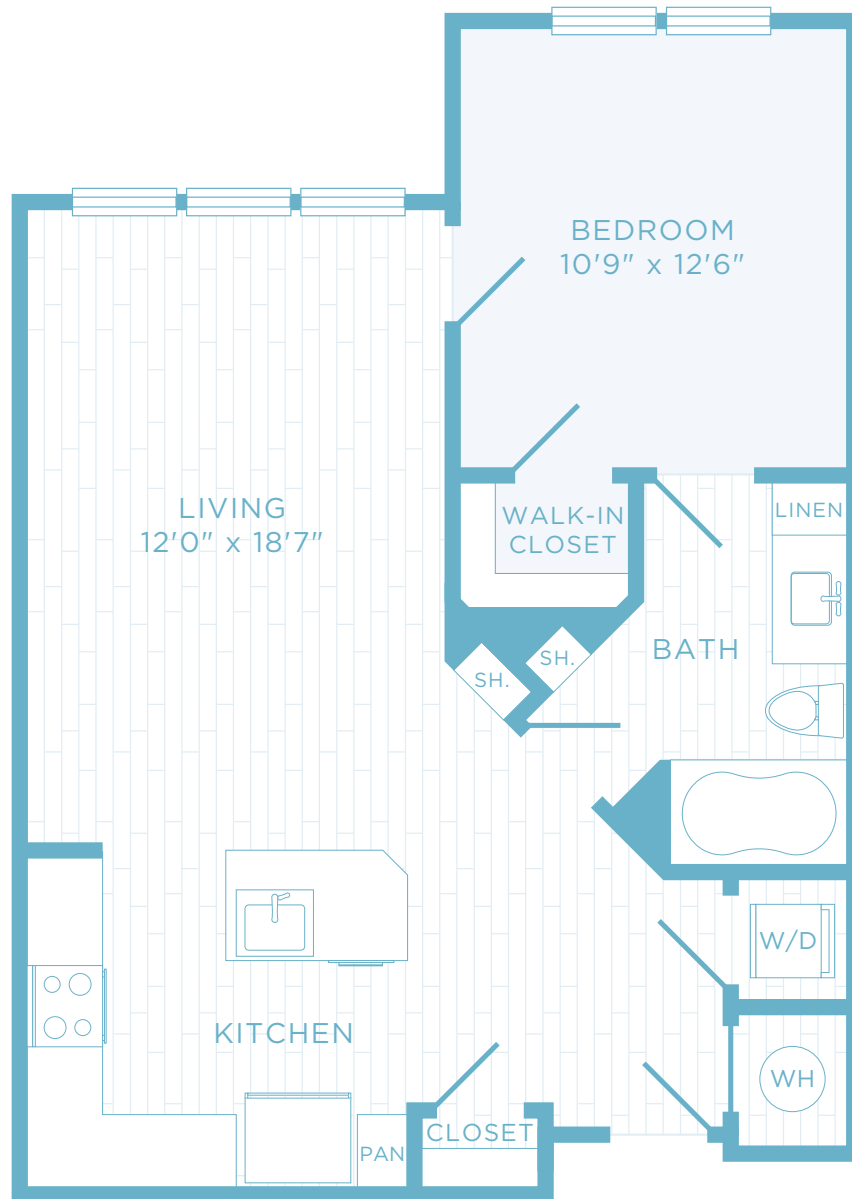

# A1a

1 BED / 1 BATH

# 732

SQ. FT.

SIESTA KEY

15250 Siesta Key Way | Rockville, MD 20850

240-847-1393 | [www.livesiestakey.com](http://www.livesiestakey.com)

*Floorplans are artist's rendering. All dimensions are approximate. Actual product and specifications may vary in dimension or detail. Not all features are available in every apartment. Prices and availability are subject to change. Please see a representative for details.*